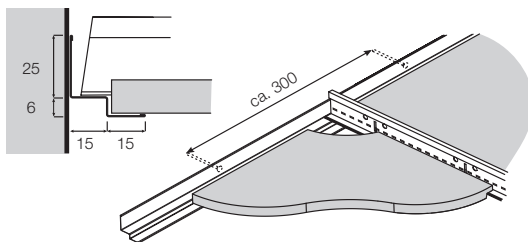

Perimeter finish with shadowline **BPT 1506 H**