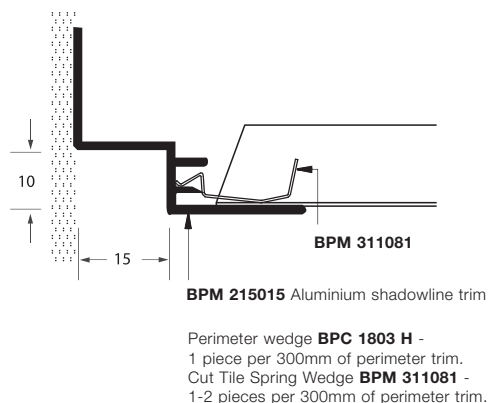

PERIMETER SOLUTIONS

Mineral suspension system.

Item Nr.	Description	Dimensions length (mm)	Content / Carton pcs	Carton lm	Weight / Carton kg
BPT 2040 H WR A	C channel, colour RAL 9010	3050	20	61,00	18,10
BPT 2040 H SG A	C channel colour RAL 9006	3050	20	61,00	18,10
BPT 1575 HA	Unequal U-Profile, painted	3050	36	109,80	24,20
BP 7856 H	F Upstand trim, painted, for 16 mm thick panels	3050	20	61,00	23,70
BP 7852 H	F Upstand trim, painted, for 13 mm thick panels	3050	20	61,00	23,00

Perimeter finish with unequal U-Profile **BPT 1575 HA**

PERIMETER SOLUTIONS

Metal suspension system.

Perimeter Trims for Metal Ceilings

Item Nr.	Description	Dimensions length (mm)	Content / Carton		Weight / Carton kg
			pcs	lm	
BPT 2040 H WR A	Perimeter channel RAL 9010	3050	20	61,00	18,10
BPC 1803 H	Perimeter wedge	200	100	-	5,00
BPM 215013	Perimeter trim RAL 9010	4000	10	40,00	8,00
BPM 215014	Shadowline RAL9010 20x20x20x25 mm	4000	10	40,00	13,50
BPM 215015	Shadowline RAL9010 20x15x10x25 mm	4000	10	40,00	11,00
BPM 311081	Cut tile spring wedge	40	100	-	0,30

Perimeter trims also available in Global White.

Perimeter Detailing for Metal Ceilings

Alternative – Full tile modules with plasterboard perimeter using Axiom:

All measurements in millimetres. All sizes are nominal.