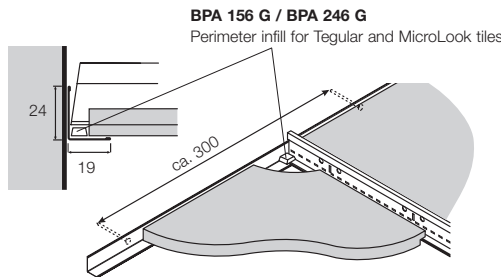

PERIMETER SOLUTIONS

Mineral suspension system.

Item Nr.	Description	Dimensions length (mm)	Content / Carton pcs	Carton lm	Weight / Carton kg
BPT 2040 H WR A	C channel, colour RAL 9010	3050	20	61,00	18,10
BPT 2040 H SG A	C channel colour RAL 9006	3050	20	61,00	18,10
BPT 1575 HA	Unequal U-Profile, painted	3050	36	109,80	24,20
BP 7856 H	F Upstand trim, painted, for 16 mm thick panels	3050	20	61,00	23,70
BP 7852 H	F Upstand trim, painted, for 13 mm thick panels	3050	20	61,00	23,00

Perimeter Detailing

Standard perimeter finish with perimeter angle
BPT 1924 HD or **BPT 1924 CA**