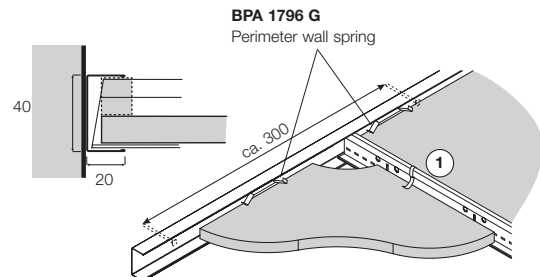

Perimeter finish with C channel **BPT 2040 HA**
1 BPA 7890 G Universal retaining clip