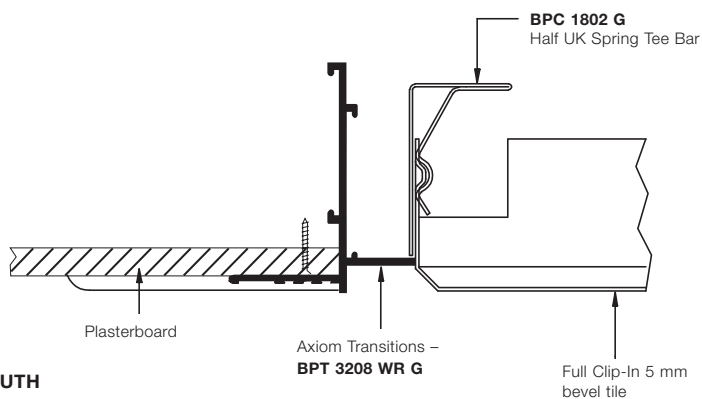

Perimeter finish with unequal U-Profile **BPT 1575 HA**

PERIMETER SOLUTIONS

Metal suspension system.

Perimeter Trims for Metal Ceilings

Item Nr.	Description	Dimensions length (mm)	Content / Carton		Weight / Carton kg
			pcs	lm	
BPT 2040 H WR A	Perimeter channel RAL 9010	3050	20	61,00	18,10
BPC 1803 H	Perimeter wedge	200	100	-	5,00
BPM 215013	Perimeter trim RAL 9010	4000	10	40,00	8,00
BPM 215014	Shadowline RAL9010 20x20x20x25 mm	4000	10	40,00	13,50
BPM 215015	Shadowline RAL9010 20x15x10x25 mm	4000	10	40,00	11,00
BPM 311081	Cut tile spring wedge	40	100	-	0,30

Perimeter trims also available in Global White.

Perimeter Detailing for Metal Ceilings

Alternative – Full tile modules with plasterboard perimeter using Axiom:

All measurements in millimetres. All sizes are nominal.