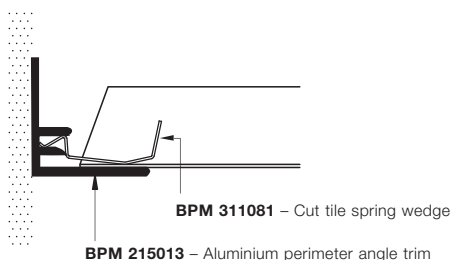

Perimeter finish with unequal U-Profile **BPT 1575 HA**

PERIMETER SOLUTIONS

Metal suspension system.

Perimeter Trims for Metal Ceilings

Item Nr.	Description	Dimensions length (mm)	Content / Carton		Weight / Carton kg
			pcs	lm	
BPT 2040 H WR A	Perimeter channel RAL 9010	3050	20	61,00	18,10
BPC 1803 H	Perimeter wedge	200	100	-	5,00
BPM 215013	Perimeter trim RAL 9010	4000	10	40,00	8,00
BPM 215014	Shadowline RAL9010 20x20x20x25 mm	4000	10	40,00	13,50
BPM 215015	Shadowline RAL9010 20x15x10x25 mm	4000	10	40,00	11,00
BPM 311081	Cut tile spring wedge	40	100	-	0,30

Perimeter trims also available in Global White.

Perimeter Detailing for Metal Ceilings

Alternative – Full tile modules with plasterboard perimeter using Axiom:

All measurements in millimetres. All sizes are nominal.