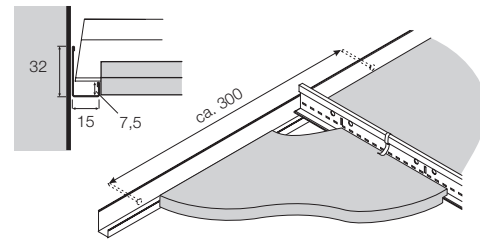

Perimeter finish with unequal U-Profile **BPT 1575 HA**