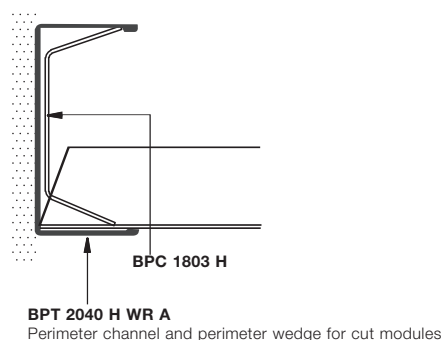

Perimeter finish with unequal U-Profile **BPT 1575 HA**

PERIMETER SOLUTIONS

Metal suspension system.

Perimeter Trims for Metal Ceilings

Item Nr.	Description	Dimensions length (mm)	Content / Carton		Weight / Carton kg
			pcs	lm	
BPT 2040 H WR A	Perimeter channel RAL 9010	3050	20	61,00	18,10
BPC 1803 H	Perimeter wedge	200	100	-	5,00
BPM 215013	Perimeter trim RAL 9010	4000	10	40,00	8,00
BPM 215014	Shadowline RAL9010 20x20x20x25 mm	4000	10	40,00	13,50
BPM 215015	Shadowline RAL9010 20x15x10x25 mm	4000	10	40,00	11,00
BPM 311081	Cut tile spring wedge	40	100	-	0,30

Perimeter trims also available in Global White.

Perimeter Detailing for Metal Ceilings

Alternative – Full tile modules with plasterboard perimeter using Axiom:

All measurements in millimetres. All sizes are nominal.