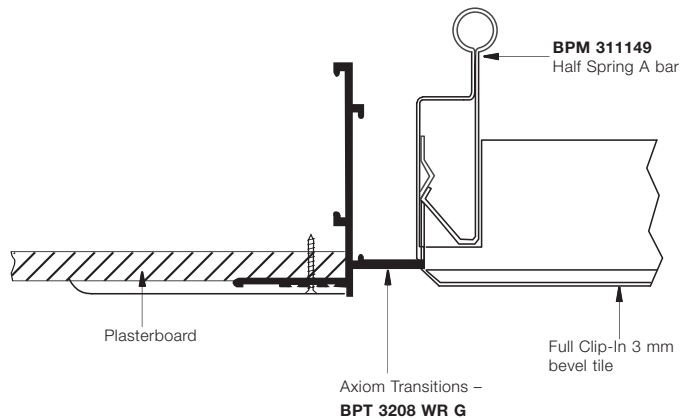

Perimeter finish with unequal U-Profile **BPT 1575 HA**

PERIMETER SOLUTIONS

Metal suspension system.

Perimeter Trims for Metal Ceilings

Item Nr.	Description	Dimensions length (mm)	Content / Carton		Weight / Carton kg
			pcs	lm	
BPT 2040 H WR A	Perimeter channel RAL 9010	3050	20	61,00	18,10
BPC 1803 H	Perimeter wedge	200	100	-	5,00
BPM 215013	Perimeter trim RAL 9010	4000	10	40,00	8,00
BPM 215014	Shadowline RAL9010 20x20x20x25 mm	4000	10	40,00	13,50
BPM 215015	Shadowline RAL9010 20x15x10x25 mm	4000	10	40,00	11,00
BPM 311081	Cut tile spring wedge	40	100	-	0,30

Perimeter trims also available in Global White.

Perimeter Detailing for Metal Ceilings

Alternative – Full tile modules with plasterboard perimeter using Axiom:

All measurements in millimetres. All sizes are nominal.